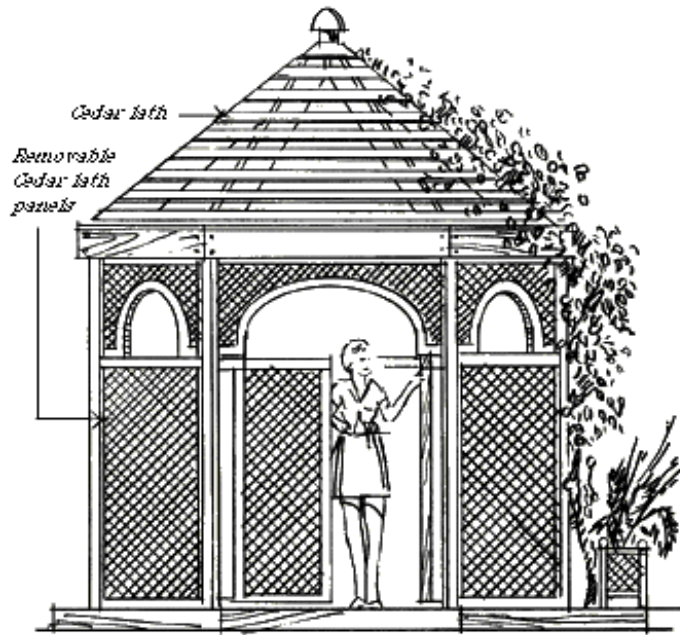

[Cedar Projects](#) | [Gazebos](#) | [Shade Pavilion](#)

Western Red Cedar Lumber Association

Sitemap

Gazebos

Shade Pavilion

This design features removable Cedar lath panels. These provide excellent shade in hot weather while allowing in cooling breezes. Remove the panels in the evening or when entertaining.